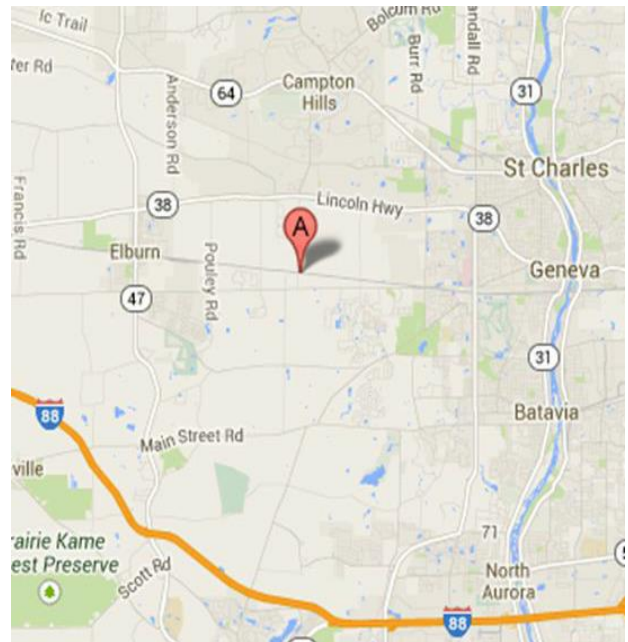

NIA 20

Fall Assembly

September 16, 2016

Hosted by District 12

LORD OF LIFE LUTHERAN CHURCH 40W605 IL ROUTE 38

LA FOX, IL 60119

Registration: 8:00 AM

Meeting: 9:00 AM Lunch: TBA

Contact:

Paul P. – 847- 849 -3928

Pete O. – 224- 381- 9992

Directions:

***Lord of Life Lutheran Church is located
On the southeast corner of Route 38
And LaFox Rd., 31/2 miles west of
Randall Road and 31/2 miles east of IL
Route 47***